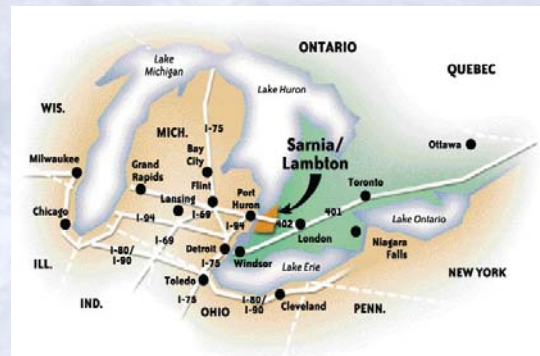

## Tour Highlights:

- Holiday Theatre Performance •
- Turkey dinner with all the trimmings •
- View the Celebration of Lights •
- Tour Prail's Greenhouse •

*Treat your imagination to a glittering display of colour, lights and magical sights featuring tens of thousands lights to put you in the Christmas spirit. The tour will feature a festive theme including an entertaining holiday show, dinner and driving tour of the lights display. Picture 10,000 plus beautiful ruby red poinsettia's in full bloom and learn how this Christmas flower became the signature flower of the season plus much more.*

*Welcome to miles of scenic waterfront*, distinctive arts and cultural attractions, award winning floral gardens and lush parks, all this can be part of your group tour.

Ideally located in the heart of the Great Lakes region Sarnia and Lambton County are bordered by the sparkling blue waters of southern Lake Huron and the St. Clair River. Let us create a memorable itinerary featuring the best of Sarnia-Lambton including professional live theatre, river boat cruises, heritage attractions, new art gallery, gaming site, museums, boutique shopping, winery tours, accommodation and dining.

### DISTANCE CHART

City	Kilometres	Miles
Toronto, ON	286	178
Niagara Falls, ON	295	183
Hamilton, ON	219	136
London, ON	105	65
Kitchener, ON	203	126
Windsor, ON	116	72
Detroit, MI	107	67
Toledo, OH	202	125
Buffalo, NY	327	203