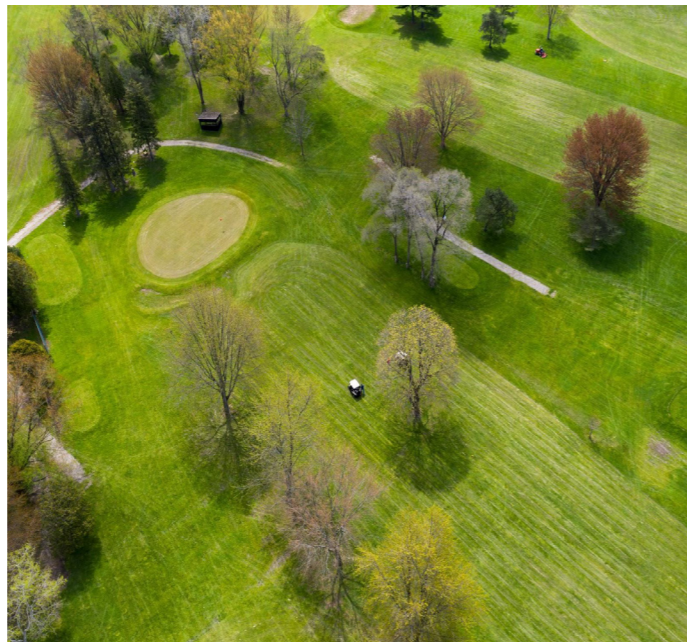

CITY OF SARNIA

KINGSWELL GLEN GOLF COURSE

4300 GARDEN CRES., PETROLIA, ON
519-882-0860
GOLFNORTH.CA/KINGSWELLGLEN

2023 RATES	
WEEKDAY/	WEEKEND
9 HOLES WALKING - $32/32	
18 HOLES WALKING - $40/45	
CART FEE 9/18 - $14.25/19.95	

ABOUT THE COURSE

Located in the Victorian town of Petrolia, the 6,208 yard Kingswell Glen Golf Course provides a unique 18 hole course with the front nine being opened in 2001, while the back nine was built in the 1890's. Both nines are distinctly different from one another, offering a variety of hole designs and individual challenges. Take in the history of the area as you weave your way through the course with historic oil well rigging being visible on the course.

FEATURES

- SEMI-PRIVATE
- 18 HOLE - PAR 70 COURSE
- CART & CLUB RENTAL AVAILABLE
- FOOD & BEVERAGE AVAILABLE ON-SITE
- DRIVING RANGE, PUTTING GREEN, CHIPPING AREA, GOLF SIMULATOR